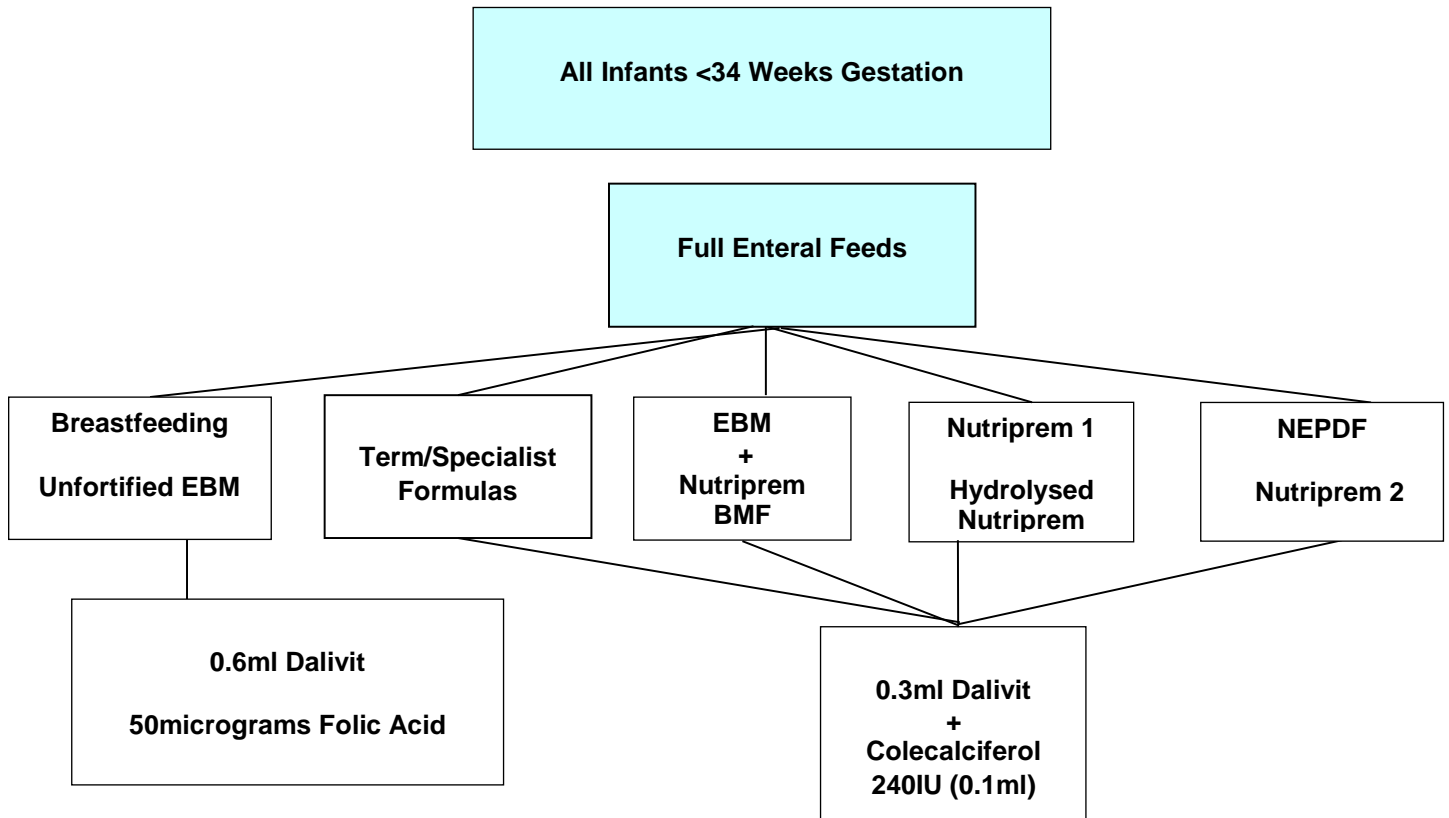

Vitamin supplements for Nutriprem feeds during Abidec shortage

Maximum feed volumes should not exceed 180ml/kg when using any Nutriprem feed

Healthy Start Vitamins do not require pharmacy prescription, they are available to order direct from NHS Supply Chain. Ongoing supplies can be bought over the counter at any pharmacy or swapped for Healthy Start Vouchers.