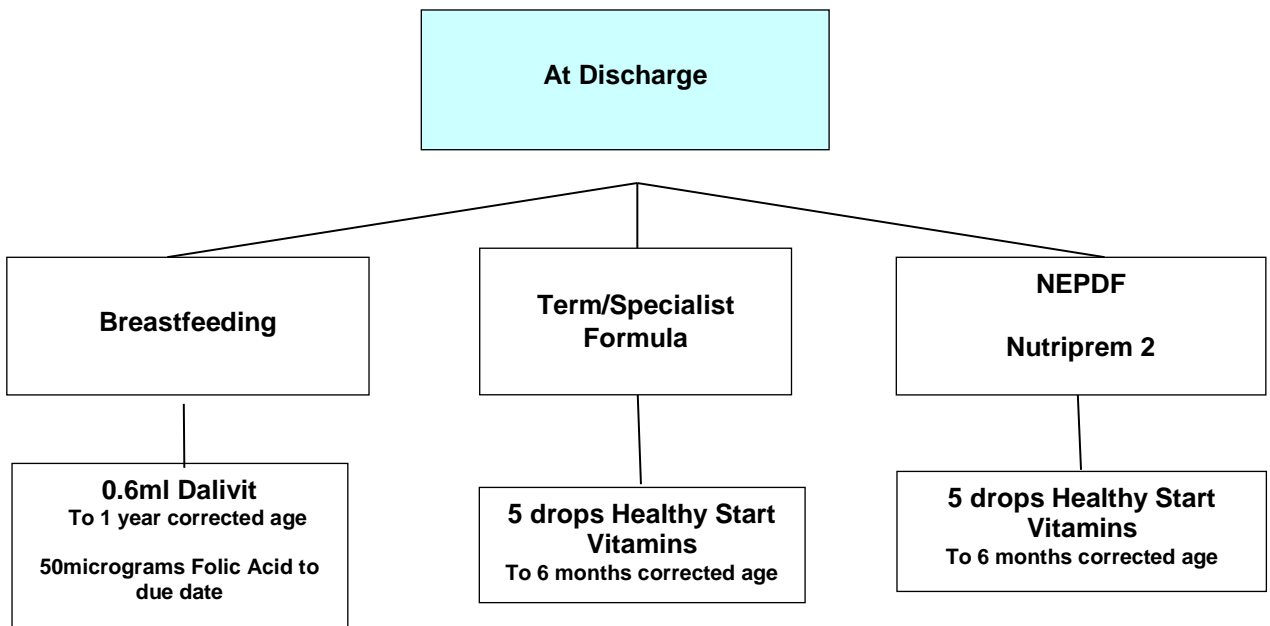

Vitamin supplements for Nutriprem feeds during Abidec shortage

Maximum feed volumes should not exceed 180ml/kg when using any Nutriprem feed

Healthy Start Vitamins do not require pharmacy prescription, they are available to order direct from NHS Supply Chain. Ongoing supplies can be bought over the counter at any pharmacy or swapped for Healthy Start Vouchers.